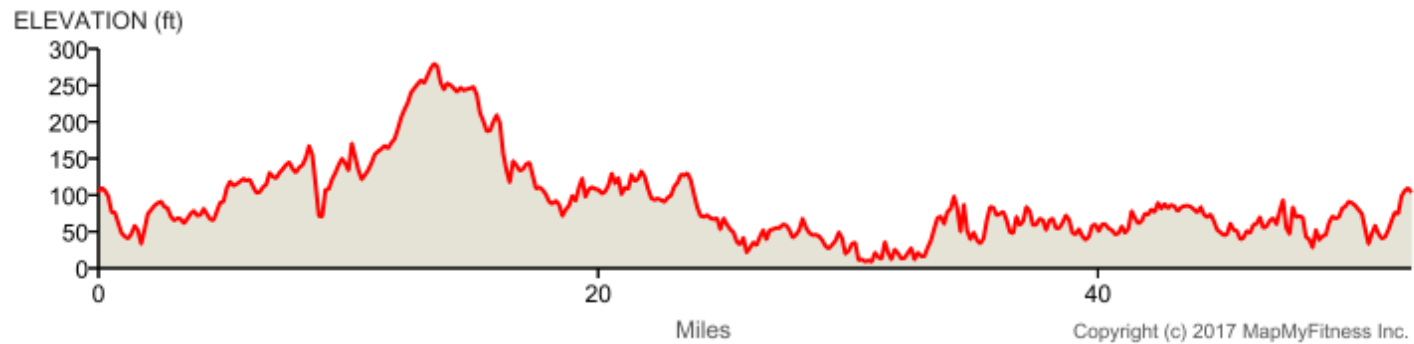

NEPR 50 mile 2017

Distance: 52.55 mi

Elevation Gain: 1,437 ft

Elevation Max: 285 ft

Notes

0.00 mi Head south on Ballpark Way toward Emerson Cummings Blvd

0.24 mi Turn left onto Emerson Cummings Blvd

0.31 mi Turn right onto Saco Ave

0.31 mi Head southwest on Saco Ave toward Jameson Hill Rd

1.29 mi Head southwest on Old Orchard Rd/Saco Ave toward Temple Ave Continue to follow Old Orchard Rd

2.59 mi Turn right onto Beach St

2.60 mi Head northwest on Beach St toward Lawn Ave

3.10 mi Turn right onto Locke St

3.11 mi Head northeast on Locke St toward King St

3.31 mi Turn left onto King St

3.31 mi Head northwest on King St toward Winter St

3.65 mi Continue onto Fairfield St

3.79 mi Head southwest on Union St toward Clark St

52.50 mi Destination
