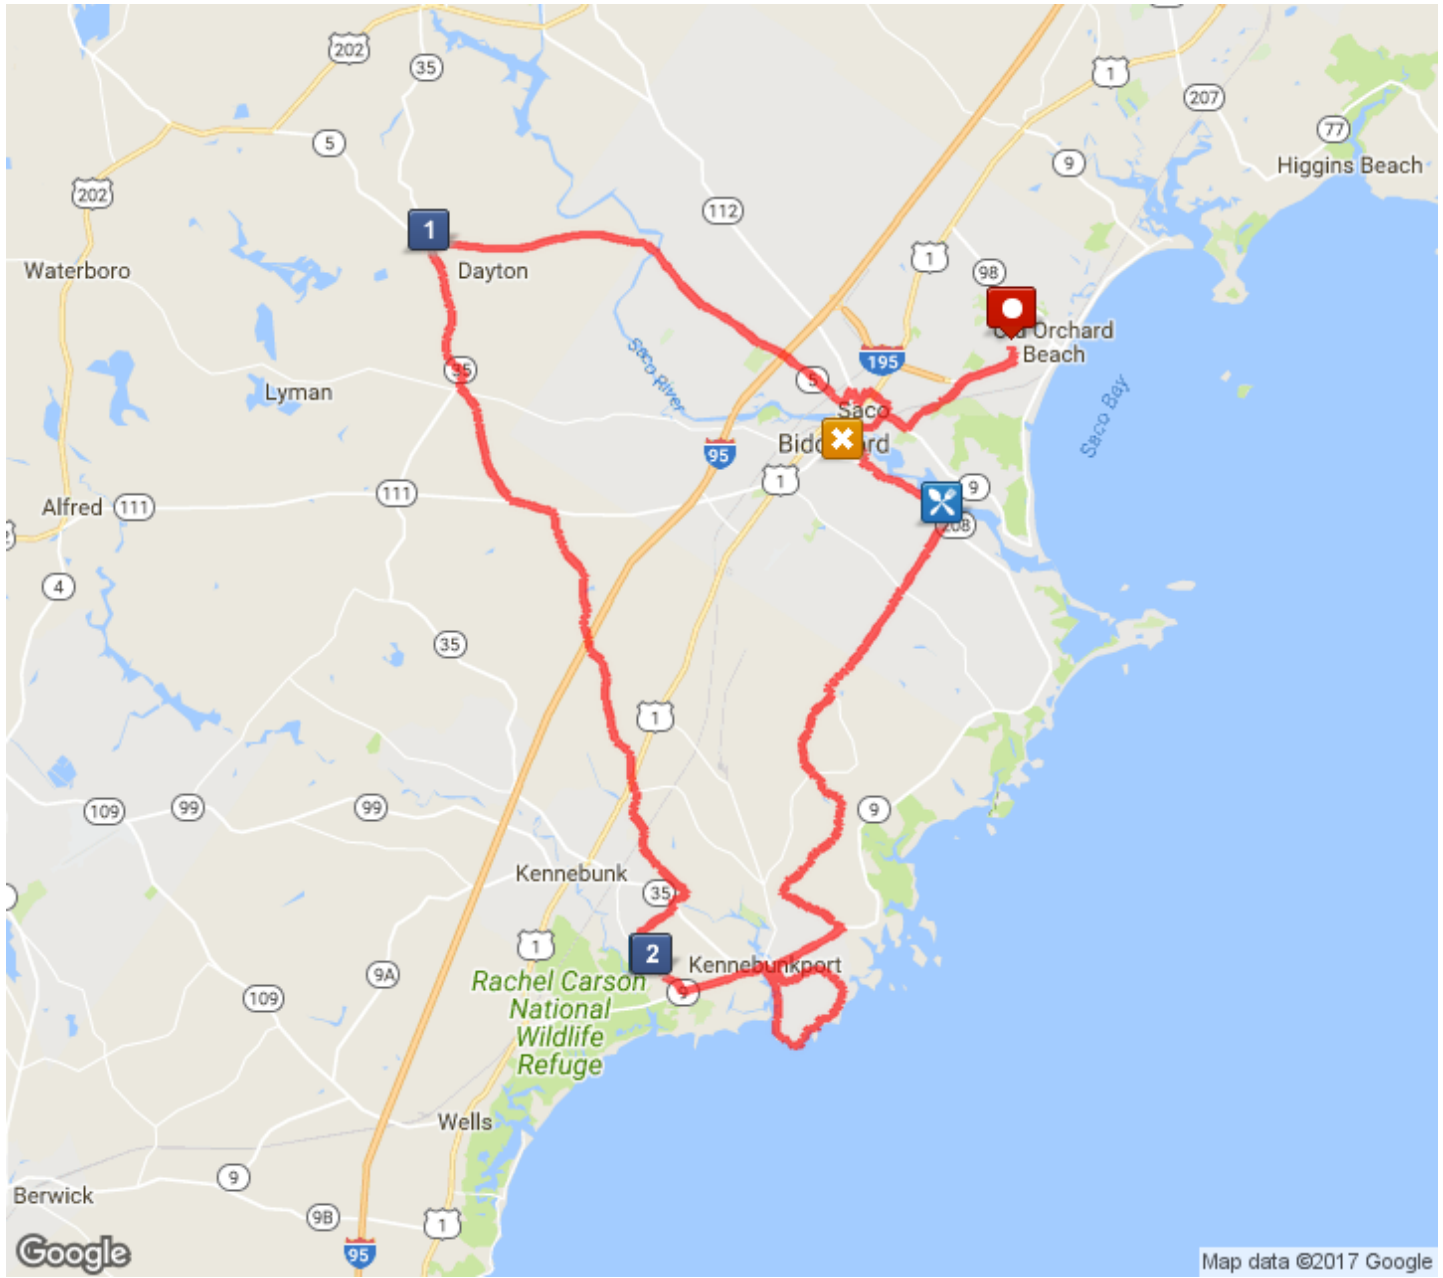

NEPR 50 mile 2017

Distance: 52.55 mi

Elevation Gain: 1,437 ft

Elevation Max: 285 ft

Notes

0.00 mi Head south on Ballpark Way toward Emerson Cummings Blvd

0.24 mi Turn left onto Emerson Cummings Blvd

0.31 mi Turn right onto Saco Ave

0.31 mi Head southwest on Saco Ave toward Jameson Hill Rd

1.29 mi Head southwest on Old Orchard Rd/Saco Ave toward Temple Ave Continue to follow Old Orchard Rd

2.59 mi Turn right onto Beach St

2.60 mi Head northwest on Beach St toward Lawn Ave

30.50 mi	Turn right to stay on Ocean Ave
30.98 mi	Head south on Ocean Ave toward East Ave
32.44 mi	Head northeast on Ocean Ave toward Sandy Cove Rd
33.61 mi	Continue onto Turbats Creek Rd
33.62 mi	Head northwest on Turbats Creek Rd toward Nehoc Ln
34.07 mi	Slight left onto Wildes District Rd
34.74 mi	Wildes District Rd turns slightly right and becomes Maine St
35.08 mi	Turn right onto School St
35.10 mi	Head northeast on School St toward Towne St
36.40 mi	Head northeast on Main St/School St toward Old Cape Rd
36.47 mi	Turn left onto Old Cape Rd
37.70 mi	Turn right onto Beachwood Ave
37.91 mi	Head northeast on Beachwood Ave toward Malingwood Ln
39.32 mi	Turn left onto Stone Rd
39.35 mi	Head north on Stone Rd toward Blackberry Hill Rd Pvt
39.72 mi	Head north on Stone Rd toward Gravelly Brook Rd
39.73 mi	Turn left onto Gravelly Brook Rd
40.45 mi	Head west on Gravelly Brook Rd toward Arundel Rd/Lester Wildes Rd
40.50 mi	Turn right onto Arundel Rd/Lester Wildes Rd
40.50 mi	Turn left onto Goose Rocks Rd
40.53 mi	Turn left to stay on Goose Rocks Rd
40.82 mi	Head north on Goose Rocks Rd toward Guinea Rd
41.07 mi	Continue onto Guinea Rd
41.13 mi	Head northeast on Guinea Rd toward Whitten Hill Rd
42.12 mi	Head northwest on Guinea Rd toward Cole Benson Rd