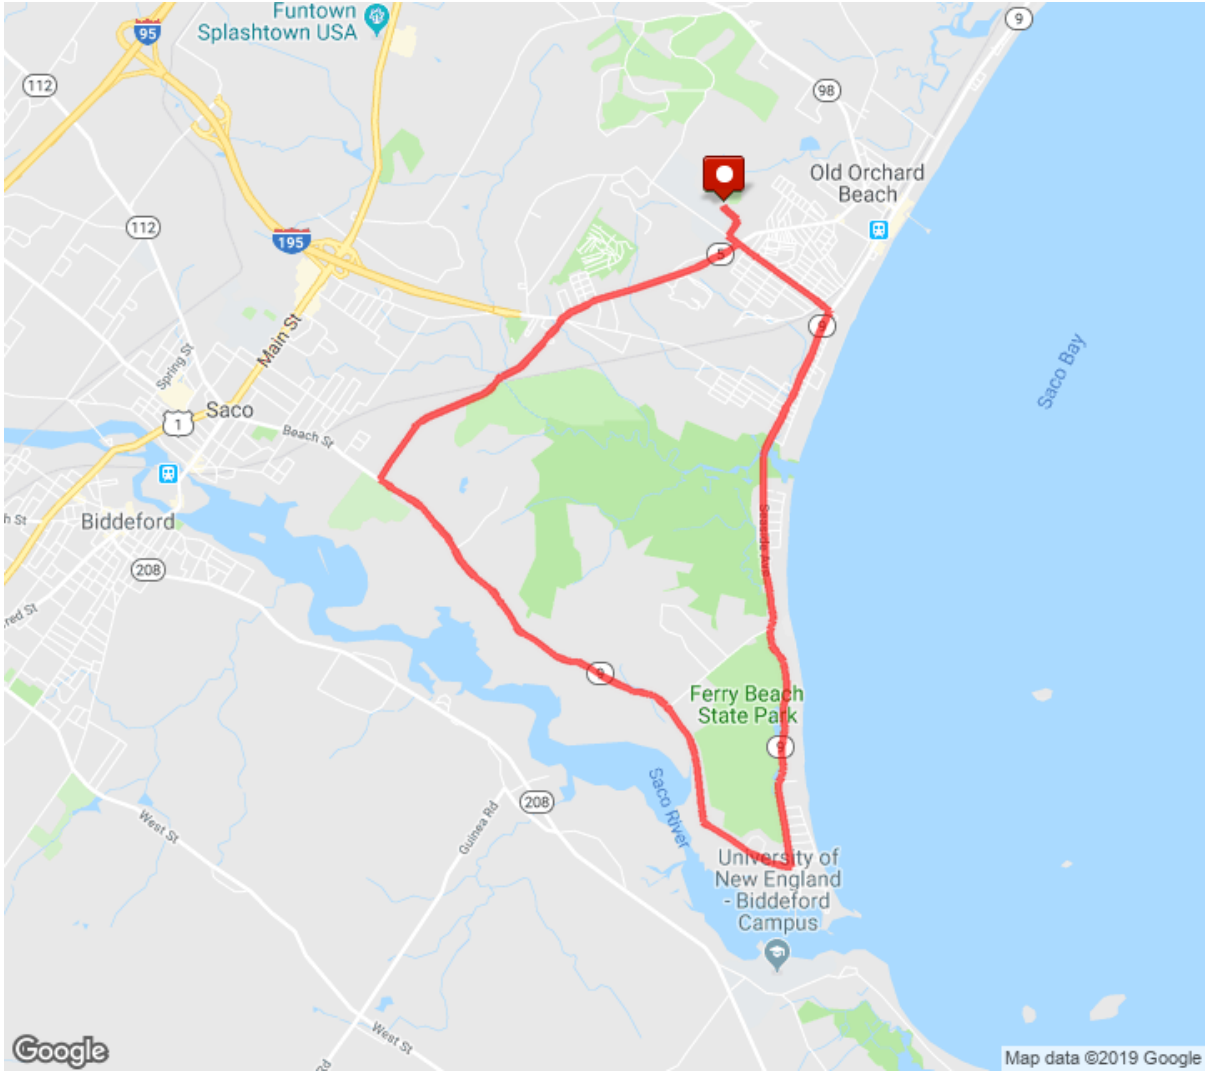

NEPR 10 MILE 2019

Distance: 9.51 mi

Elevation Gain: 257 ft

Elevation Max: 111 ft

Notes

- 0.00 mi** Head southeast on Ballpark Way toward Emerson Cummings Blvd

- 0.20 mi** Turn left onto Emerson Cummings Blvd

- 0.27 mi** Continue onto Union Ave

- 0.75 mi** Head southeast on Union Ave toward 1st St

- 0.85 mi** Turn right onto W Grand Ave Destination will be on the left

- 1.31 mi** Head southwest on W Grand Ave toward Winona Ave

- 1.66 mi** Continue onto Seaside Ave

- 1.89 mi** Head south on Seaside Ave toward Meadow Ave

- 2.96 mi** Head south on Seaside Ave toward Pond Ave

- 3.84 mi** Turn right onto Ferry Rd Destination will be on the left

- 6.94 mi** Turn right onto Old Orchard Rd Destination will be on the right

- 7.16 mi** Head northeast on Old Orchard Rd toward Seal Rock Springs Rd

- 7.95 mi** Head northeast on Old Orchard Rd

- 8.26 mi** Continue onto Saco Ave