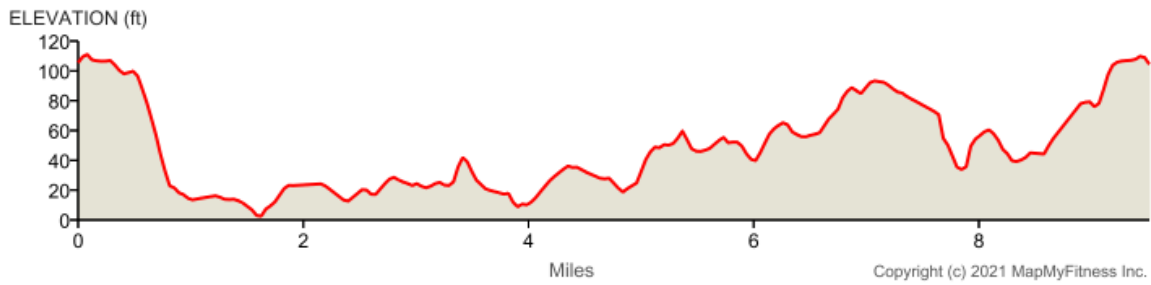

NEPR 10 MILE 2021

Distance: 9.51 mi

Elevation Gain: 257 ft

Elevation Max: 111 ft

Notes

0.00 mi Head southeast on Ballpark Way toward Emerson Cummings Blvd

0.20 mi	Turn left onto Emerson Cummings Blvd
0.27 mi	Continue onto Union Ave
0.75 mi	Head southeast on Union Ave toward 1st St
0.85 mi	Turn right onto W Grand Ave Destination will be on the left
1.31 mi	Head southwest on W Grand Ave toward Winona Ave
1.66 mi	Continue onto Seaside Ave
1.89 mi	Head south on Seaside Ave toward Meadow Ave
2.96 mi	Head south on Seaside Ave toward Pond Ave
3.84 mi	Turn right onto Ferry Rd Destination will be on the left
3.86 mi	Head west on Ferry Rd toward Landing Rd Destination will be on the left
5.05 mi	Head northwest on Ferry Rd toward Windy Point Ln Destination will be on the left
6.89 mi	Head northwest on Ferry Rd toward Old Orchard Rd
6.94 mi	Turn right onto Old Orchard Rd Destination will be on the right
7.16 mi	Head northeast on Old Orchard Rd toward Seal Rock Springs Rd
7.95 mi	Head northeast on Old Orchard Rd
8.26 mi	Continue onto Saco Ave
8.35 mi	Head northeast on Saco Ave toward Harmon Ave
8.63 mi	Head east on Saco Ave toward Holland Ave
9.17 mi	Head northeast on Saco Ave toward Emerson Cummings Blvd
9.23 mi	Turn left onto Emerson Cummings Blvd
9.30 mi	Turn right onto Ballpark Way
9.50 mi	Destination