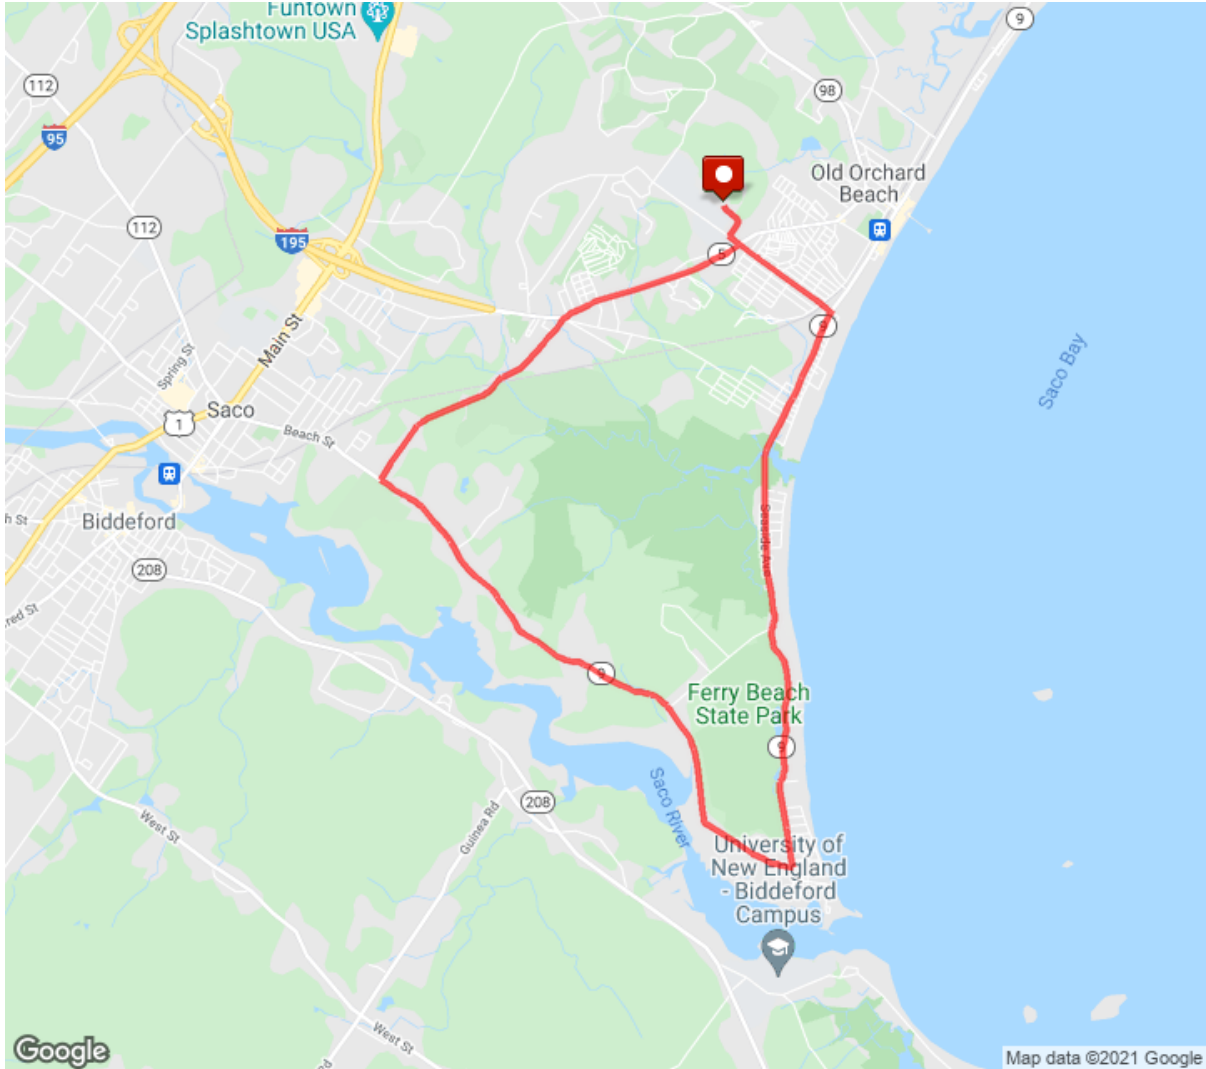

NEPR 10 MILE 2021

Distance: 9.51 mi

Elevation Gain: 257 ft

Elevation Max: 111 ft

Notes

0.00 mi Head southeast on Ballpark Way toward Emerson Cummings Blvd

0.20 mi	Turn left onto Emerson Cummings Blvd
0.27 mi	Continue onto Union Ave
0.75 mi	Head southeast on Union Ave toward 1st St
0.85 mi	Turn right onto W Grand Ave Destination will be on the left
1.31 mi	Head southwest on W Grand Ave toward Winona Ave
1.66 mi	Continue onto Seaside Ave
1.89 mi	Head south on Seaside Ave toward Meadow Ave
2.96 mi	Head south on Seaside Ave toward Pond Ave
3.84 mi	Turn right onto Ferry Rd Destination will be on the left
3.86 mi	Head west on Ferry Rd toward Landing Rd Destination will be on the left
5.05 mi	Head northwest on Ferry Rd toward Windy Point Ln Destination will be on the left
6.89 mi	Head northwest on Ferry Rd toward Old Orchard Rd
6.94 mi	Turn right onto Old Orchard Rd Destination will be on the right
7.16 mi	Head northeast on Old Orchard Rd toward Seal Rock Springs Rd
7.95 mi	Head northeast on Old Orchard Rd
8.26 mi	Continue onto Saco Ave
8.35 mi	Head northeast on Saco Ave toward Harmon Ave
8.63 mi	Head east on Saco Ave toward Holland Ave
9.17 mi	Head northeast on Saco Ave toward Emerson Cummings Blvd
9.23 mi	Turn left onto Emerson Cummings Blvd
9.30 mi	Turn right onto Ballpark Way
9.50 mi	Destination