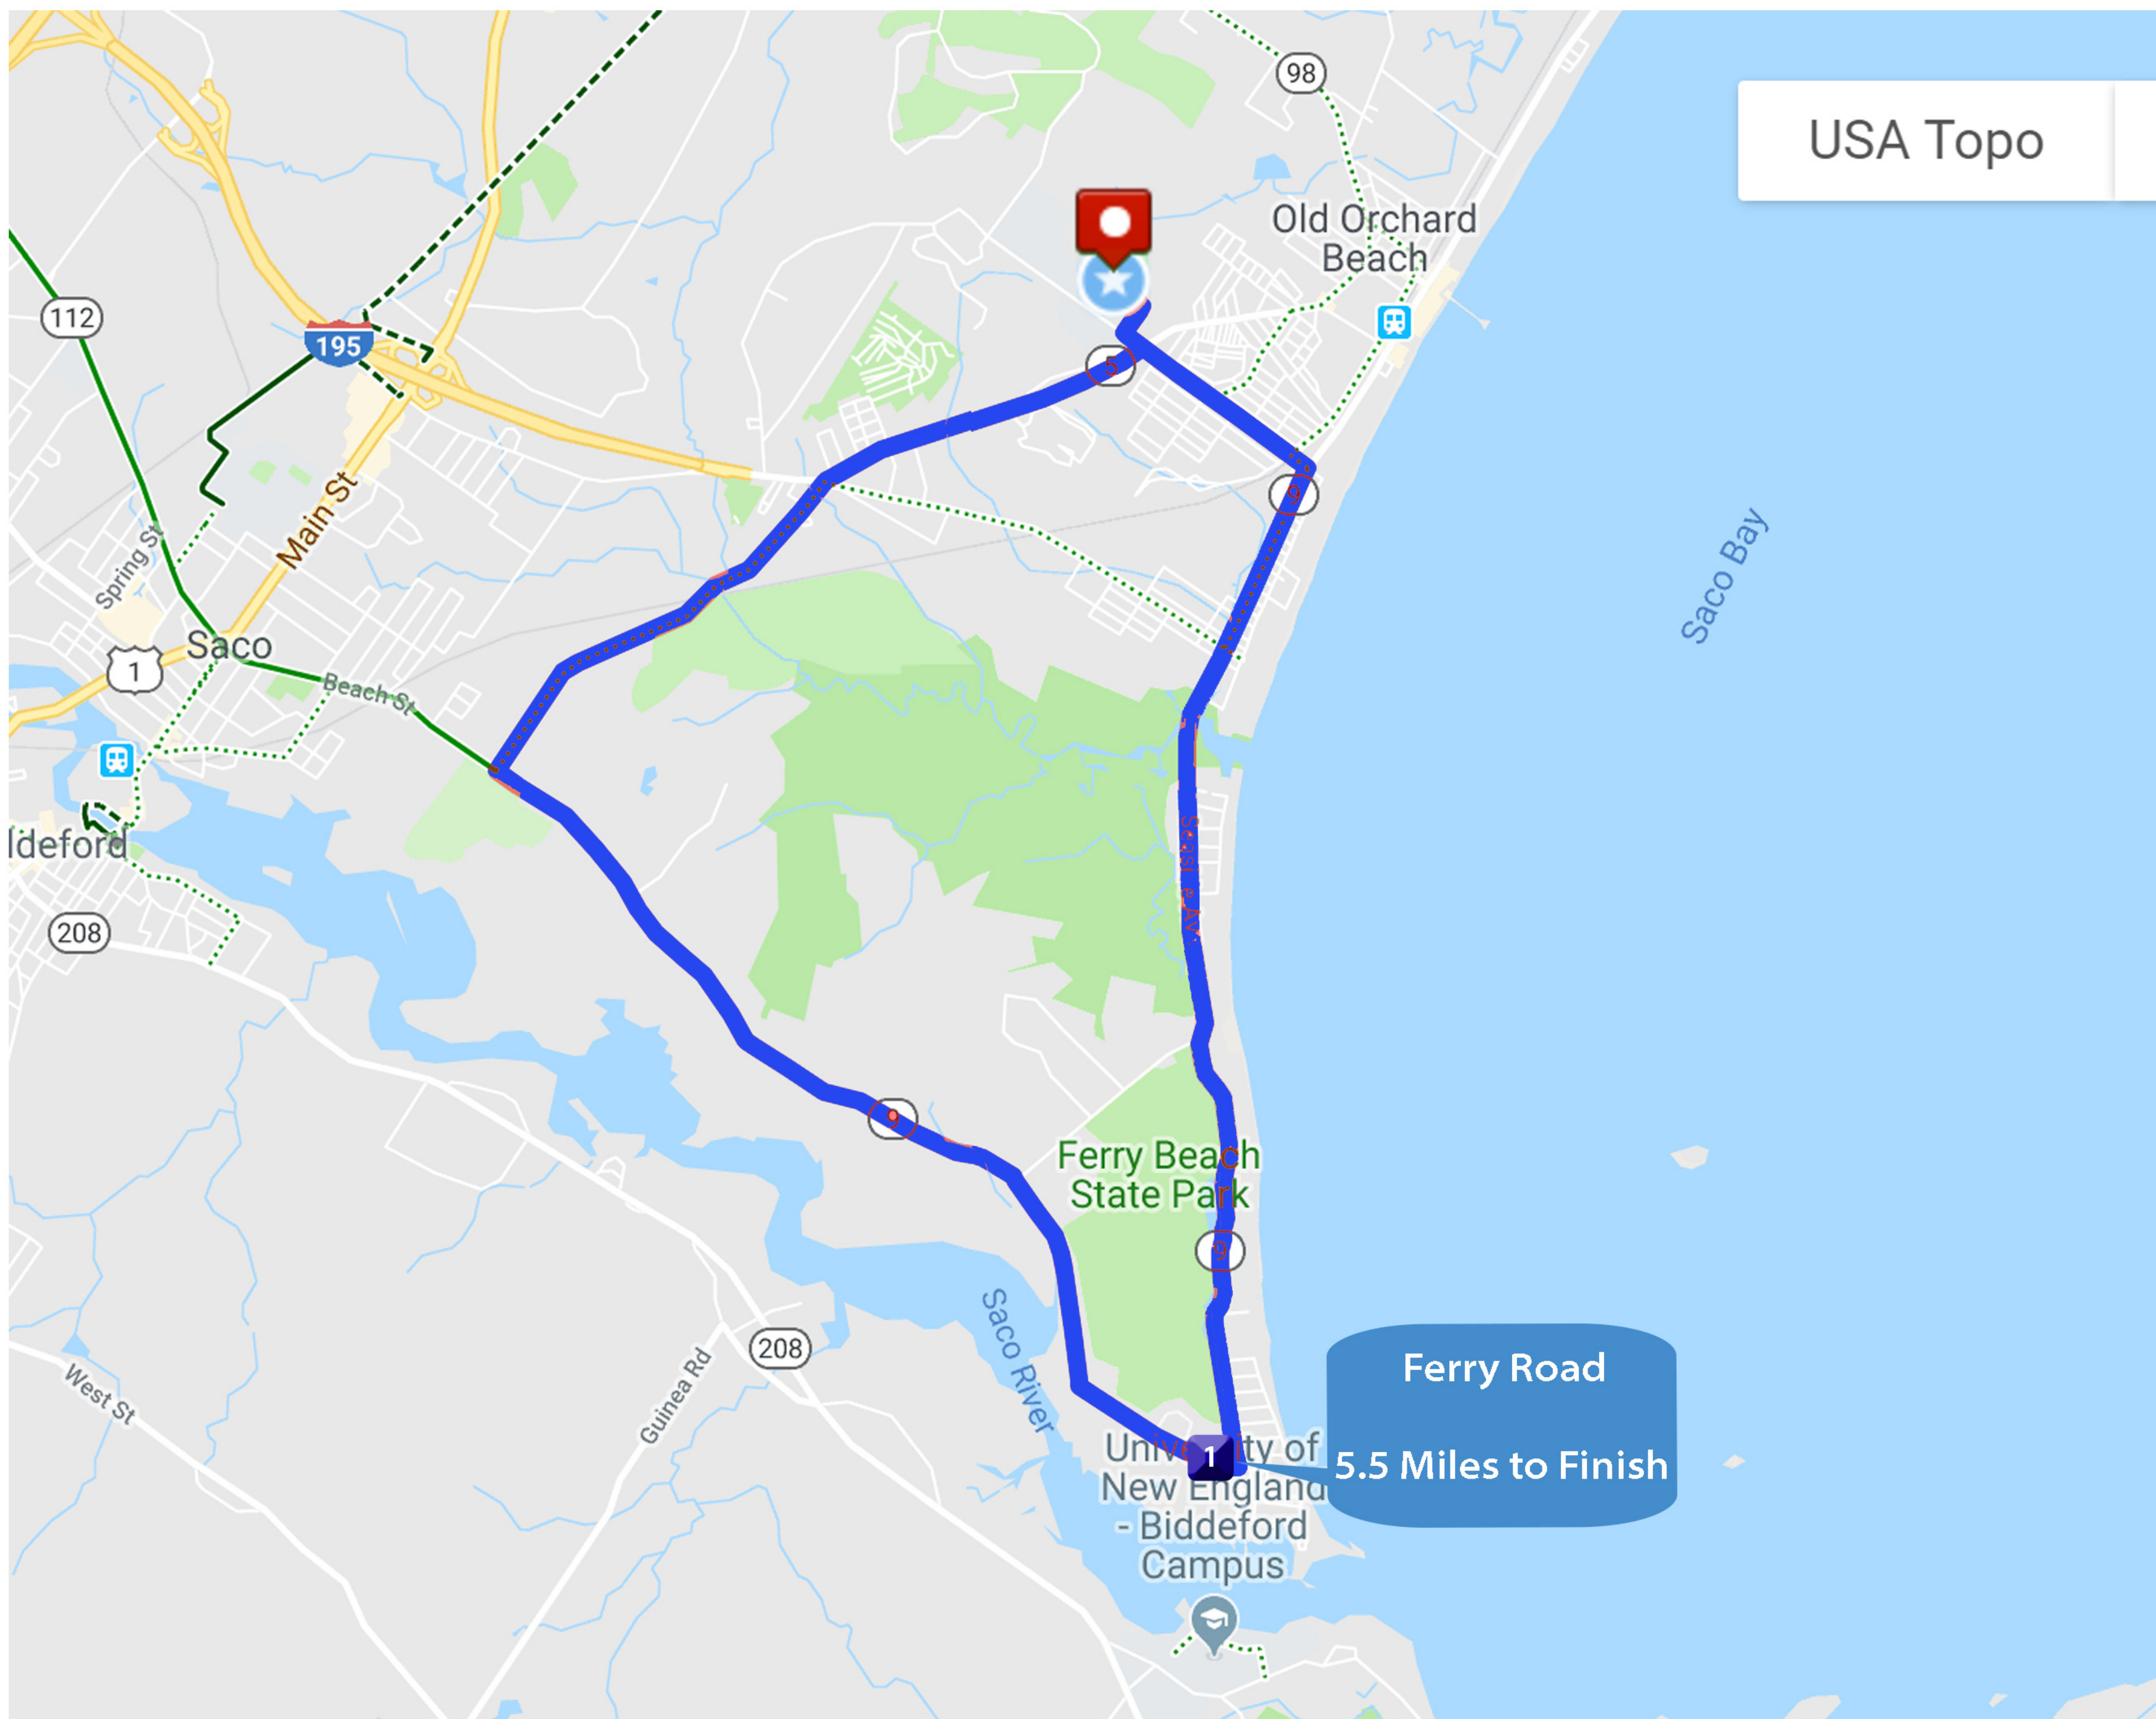

2021 New England Parkinson's Ride 100 Mile Course - PINK

2021 New England Parkinson's Ride – 100 Mile Course Rest Stops

100 Mile Route Rest Stop No.	Rest Stop Location	Rest Stop Ready Time	Approximate Distance to Next Rest Stop
1	Dayton School (Tracking Mat) 21 Clarks Mills Road Dayton, ME 04005	8:00 am	16 Miles
2	Alfred Rd & High St Lot 356 Alfred Road Sanford, ME	9:00 am	21 Miles
3	Edison Press, Inc (Tracking Mat) 2066 Main St Sanford, ME 04073	10:00 am	18 Miles
4	Sea Road Church 140 Sea Road Kennebunk, ME 04043	10:30 am	26 Miles
5	St. Andre Healthcare (Tracking Mat) 407 Pool St Biddeford, ME 04045	11:30 am	Ride Ends in 6.6 Miles

2021 New England Parkinson's Ride 50 Mile Course - GREEN

2021 New England Parkinson's Ride – 50 Mile Course Rest Stops

50 Mile Route Rest Stop No.	Rest Stop Location	Rest Stop Ready Time	Approximate Distance to Next Rest Stop
1	Dayton School (Tracking Mat) 21 Clarks Mills Rd Dayton, ME 04005	8:00 am	15 Miles
2	Sea Road Church 140 Sea Road Kennebunk, ME 04043	10:30 am	17 Miles
3	St. Andre Healthcare (Tracking Mat) 407 Pool St Biddeford, ME 04045	11:30 am	Ride Ends in 6.6 Miles

2021 New England Parkinson's Ride

30 Mile Course - YELLOW

2021 New England Parkinson's Ride – 30 Mile Course Rest Stops

30 Mile Route Rest Stop No.	Rest Stop Location	Rest Stop Ready Time	Approximate Distance to Next Rest Stop
1	Weymouth Park Little League Field 38 Beech Plains Road Buxton, ME 04093	11:00 am	12 Miles
2	Ken's Place Seafood 207 Pine Point Road Scarborough, ME 04074	11:30 am	Ride Ends in 5 Miles

2021 New England Parkinson's Ride 10 Mile Course - BLUE

2021 New England Parkinson's Ride – 10 Mile Course Rest Stops

10 Mile Route Rest Stop No.	Rest Stop Location	Rest Stop Ready Time	Approximate Distance to Next Rest Stop
1	Intersection of Seaside Ave and Ferry Road Ocean Park, ME 04063	12:00 pm	Ride Ends in 5.5 Miles