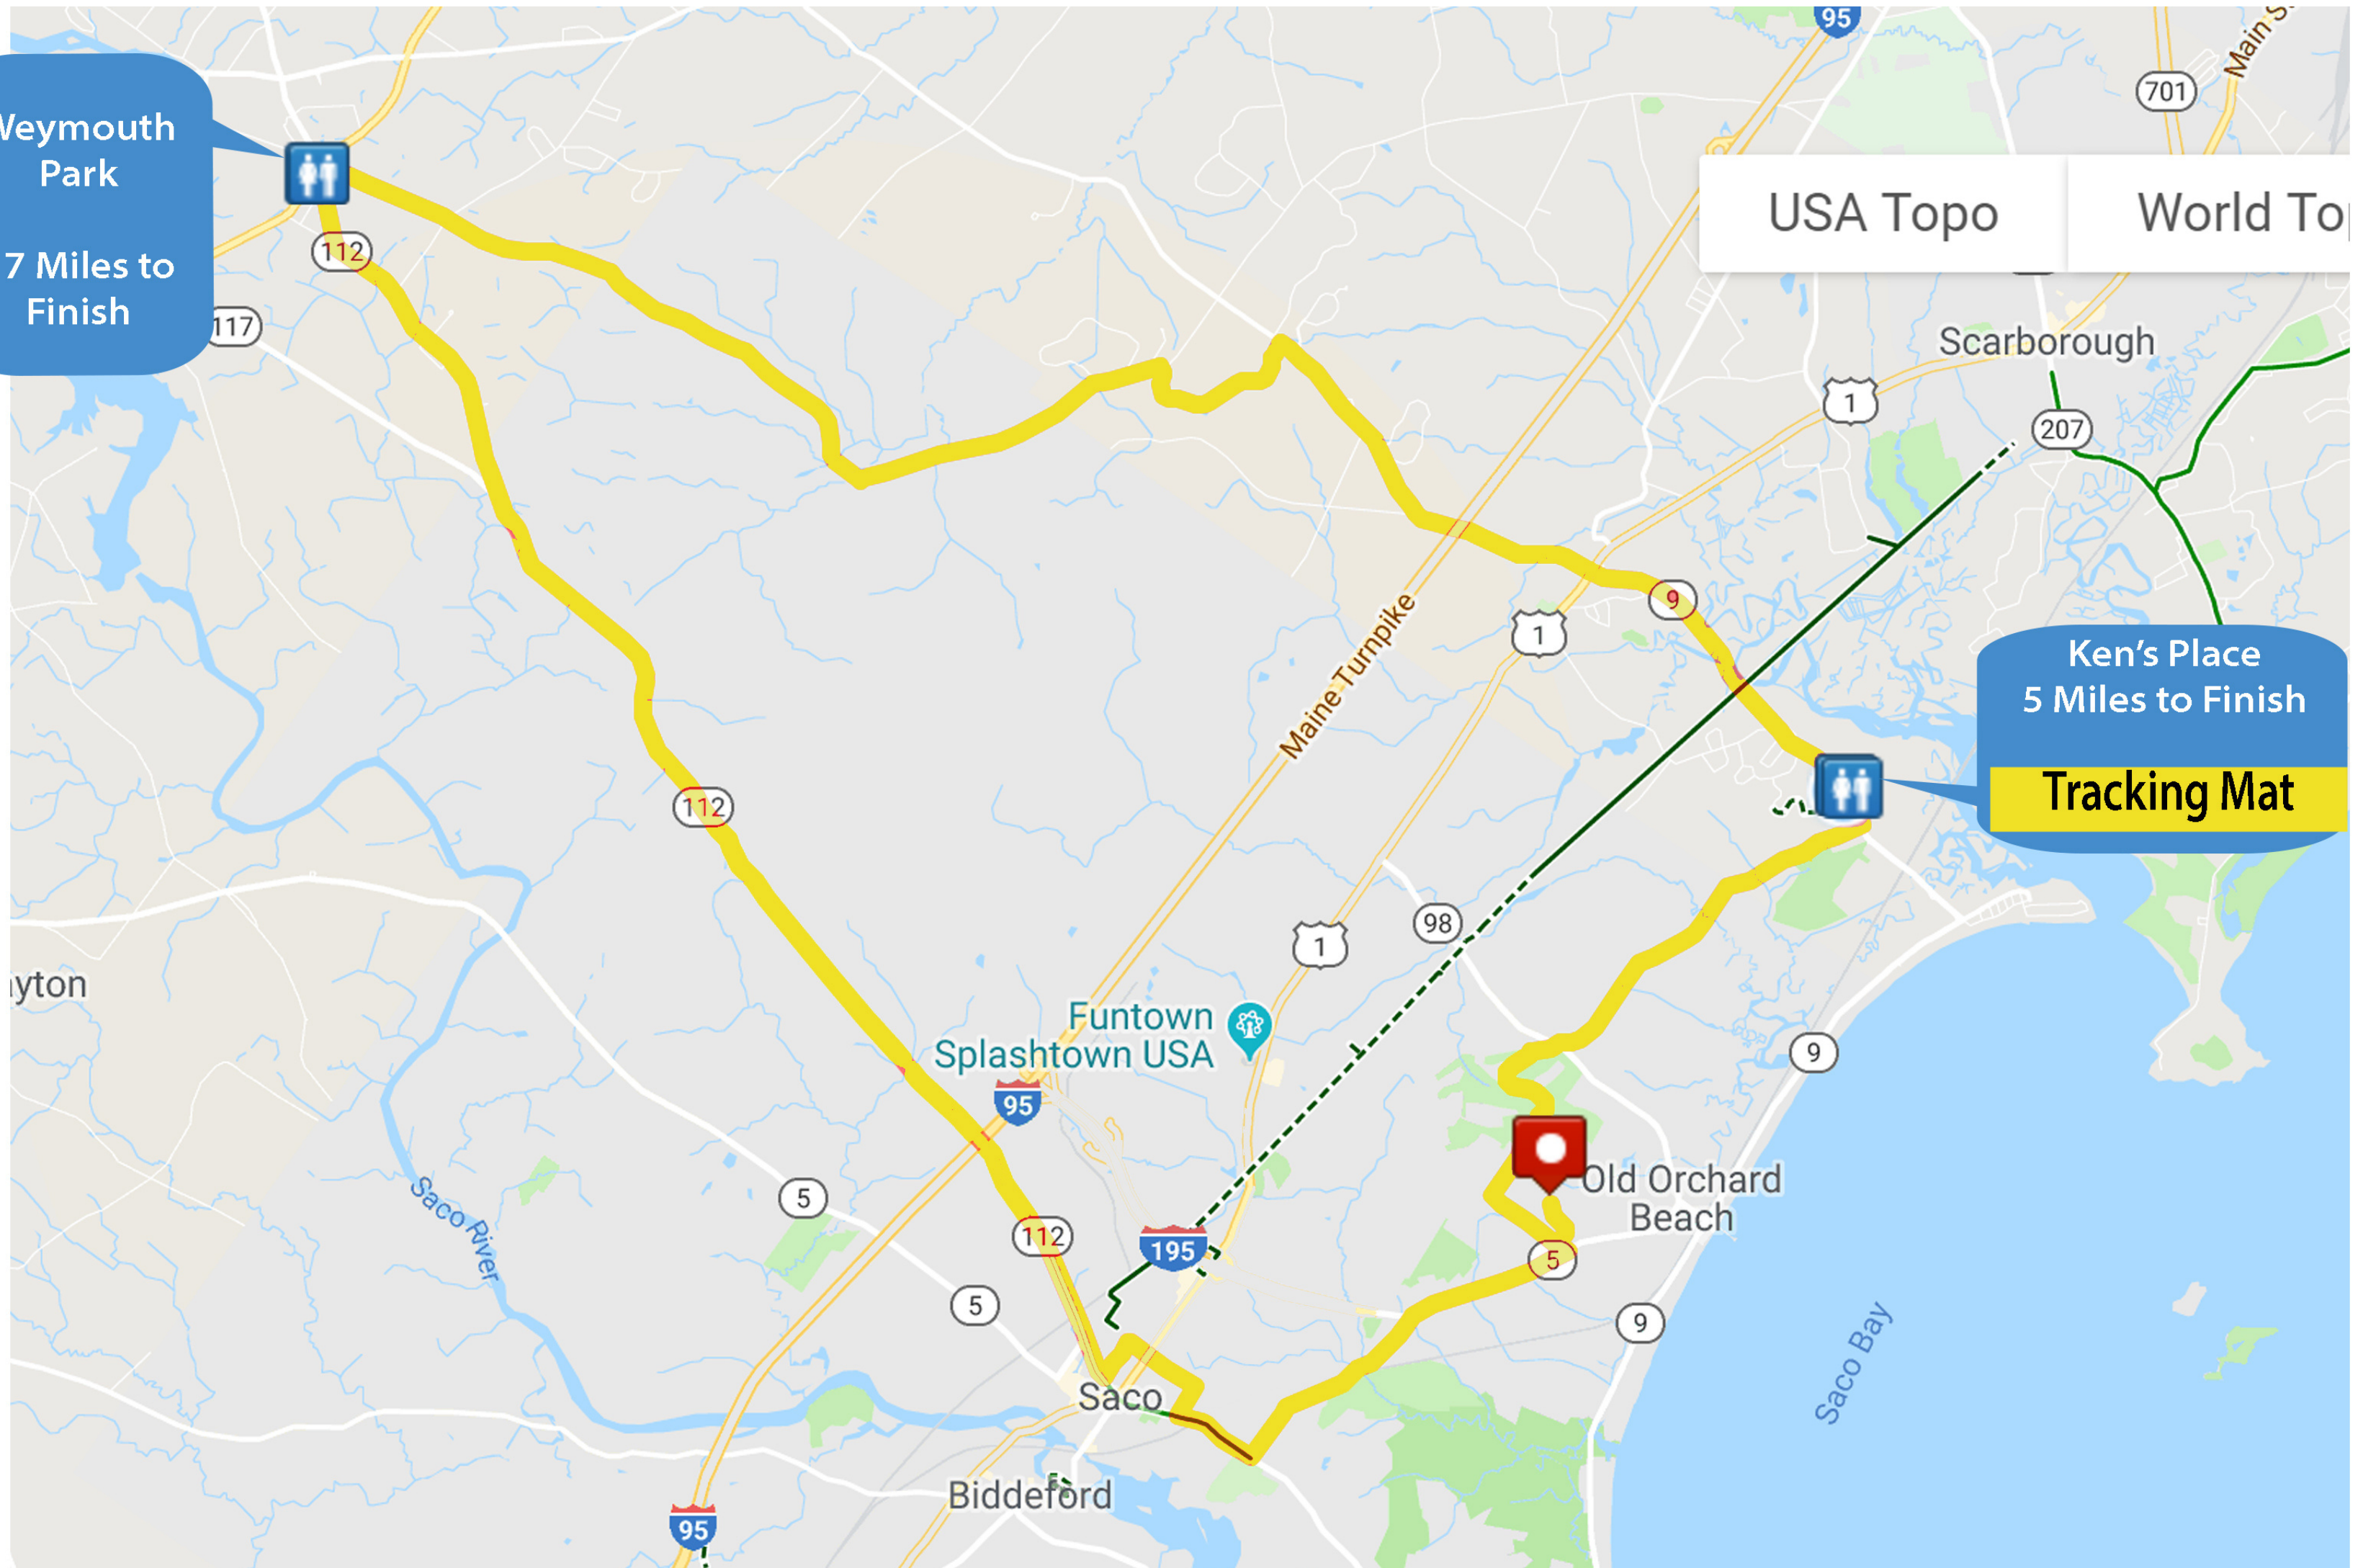

2021 New England Parkinson's Ride 100 Mile Course - PINK

2021 New England Parkinson's Ride – 100 Mile Course Rest Stops

100 Mile Route Rest Stop No.	Rest Stop Location	Rest Stop Ready Time	Approximate Distance to Next Rest Stop
1	Dayton School (Tracking Mat) 21 Clarks Mills Road Dayton, ME 04005	8:00 am	16 Miles
2	Alfred Rd & High St Lot 356 Alfred Road Sanford, ME	9:00 am	21 Miles
3	Edison Press, Inc (Tracking Mat) 2066 Main St Sanford, ME 04073	10:00 am	18 Miles
4	Sea Road Church 140 Sea Road Kennebunk, ME 04043	10:30 am	26 Miles
5	St. Andre Healthcare (Tracking Mat) 407 Pool St Biddeford, ME 04045	11:30 am	Ride Ends in 6.6 Miles

2021 New England Parkinson's Ride 50 Mile Course - GREEN

2021 New England Parkinson's Ride – 50 Mile Course Rest Stops

50 Mile Route Rest Stop No.	Rest Stop Location	Rest Stop Ready Time	Approximate Distance to Next Rest Stop
1	Dayton School (Tracking Mat) 21 Clarks Mills Rd Dayton, ME 04005	8:00 am	15 Miles
2	Sea Road Church 140 Sea Road Kennebunk, ME 04043	10:30 am	17 Miles
3	St. Andre Healthcare (Tracking Mat) 407 Pool St Biddeford, ME 04045	11:30 am	Ride Ends in 6.6 Miles

2021 New England Parkinson's Ride

30 Mile Course - YELLOW

2021 New England Parkinson's Ride – 30 Mile Course Rest Stops

30 Mile Route Rest Stop No.	Rest Stop Location	Rest Stop Ready Time	Approximate Distance to Next Rest Stop
1	Weymouth Park Little League Field 38 Beech Plains Road Buxton, ME 04093	11:00 am	12 Miles
2	Ken's Place Seafood 207 Pine Point Road Scarborough, ME 04074	11:30 am	Ride Ends in 5 Miles

2021 New England Parkinson's Ride 10 Mile Course - BLUE

2021 New England Parkinson's Ride – 10 Mile Course Rest Stops

10 Mile Route Rest Stop No.	Rest Stop Location	Rest Stop Ready Time	Approximate Distance to Next Rest Stop
1	Intersection of Seaside Ave and Ferry Road Ocean Park, ME 04063	12:00 pm	Ride Ends in 5.5 Miles