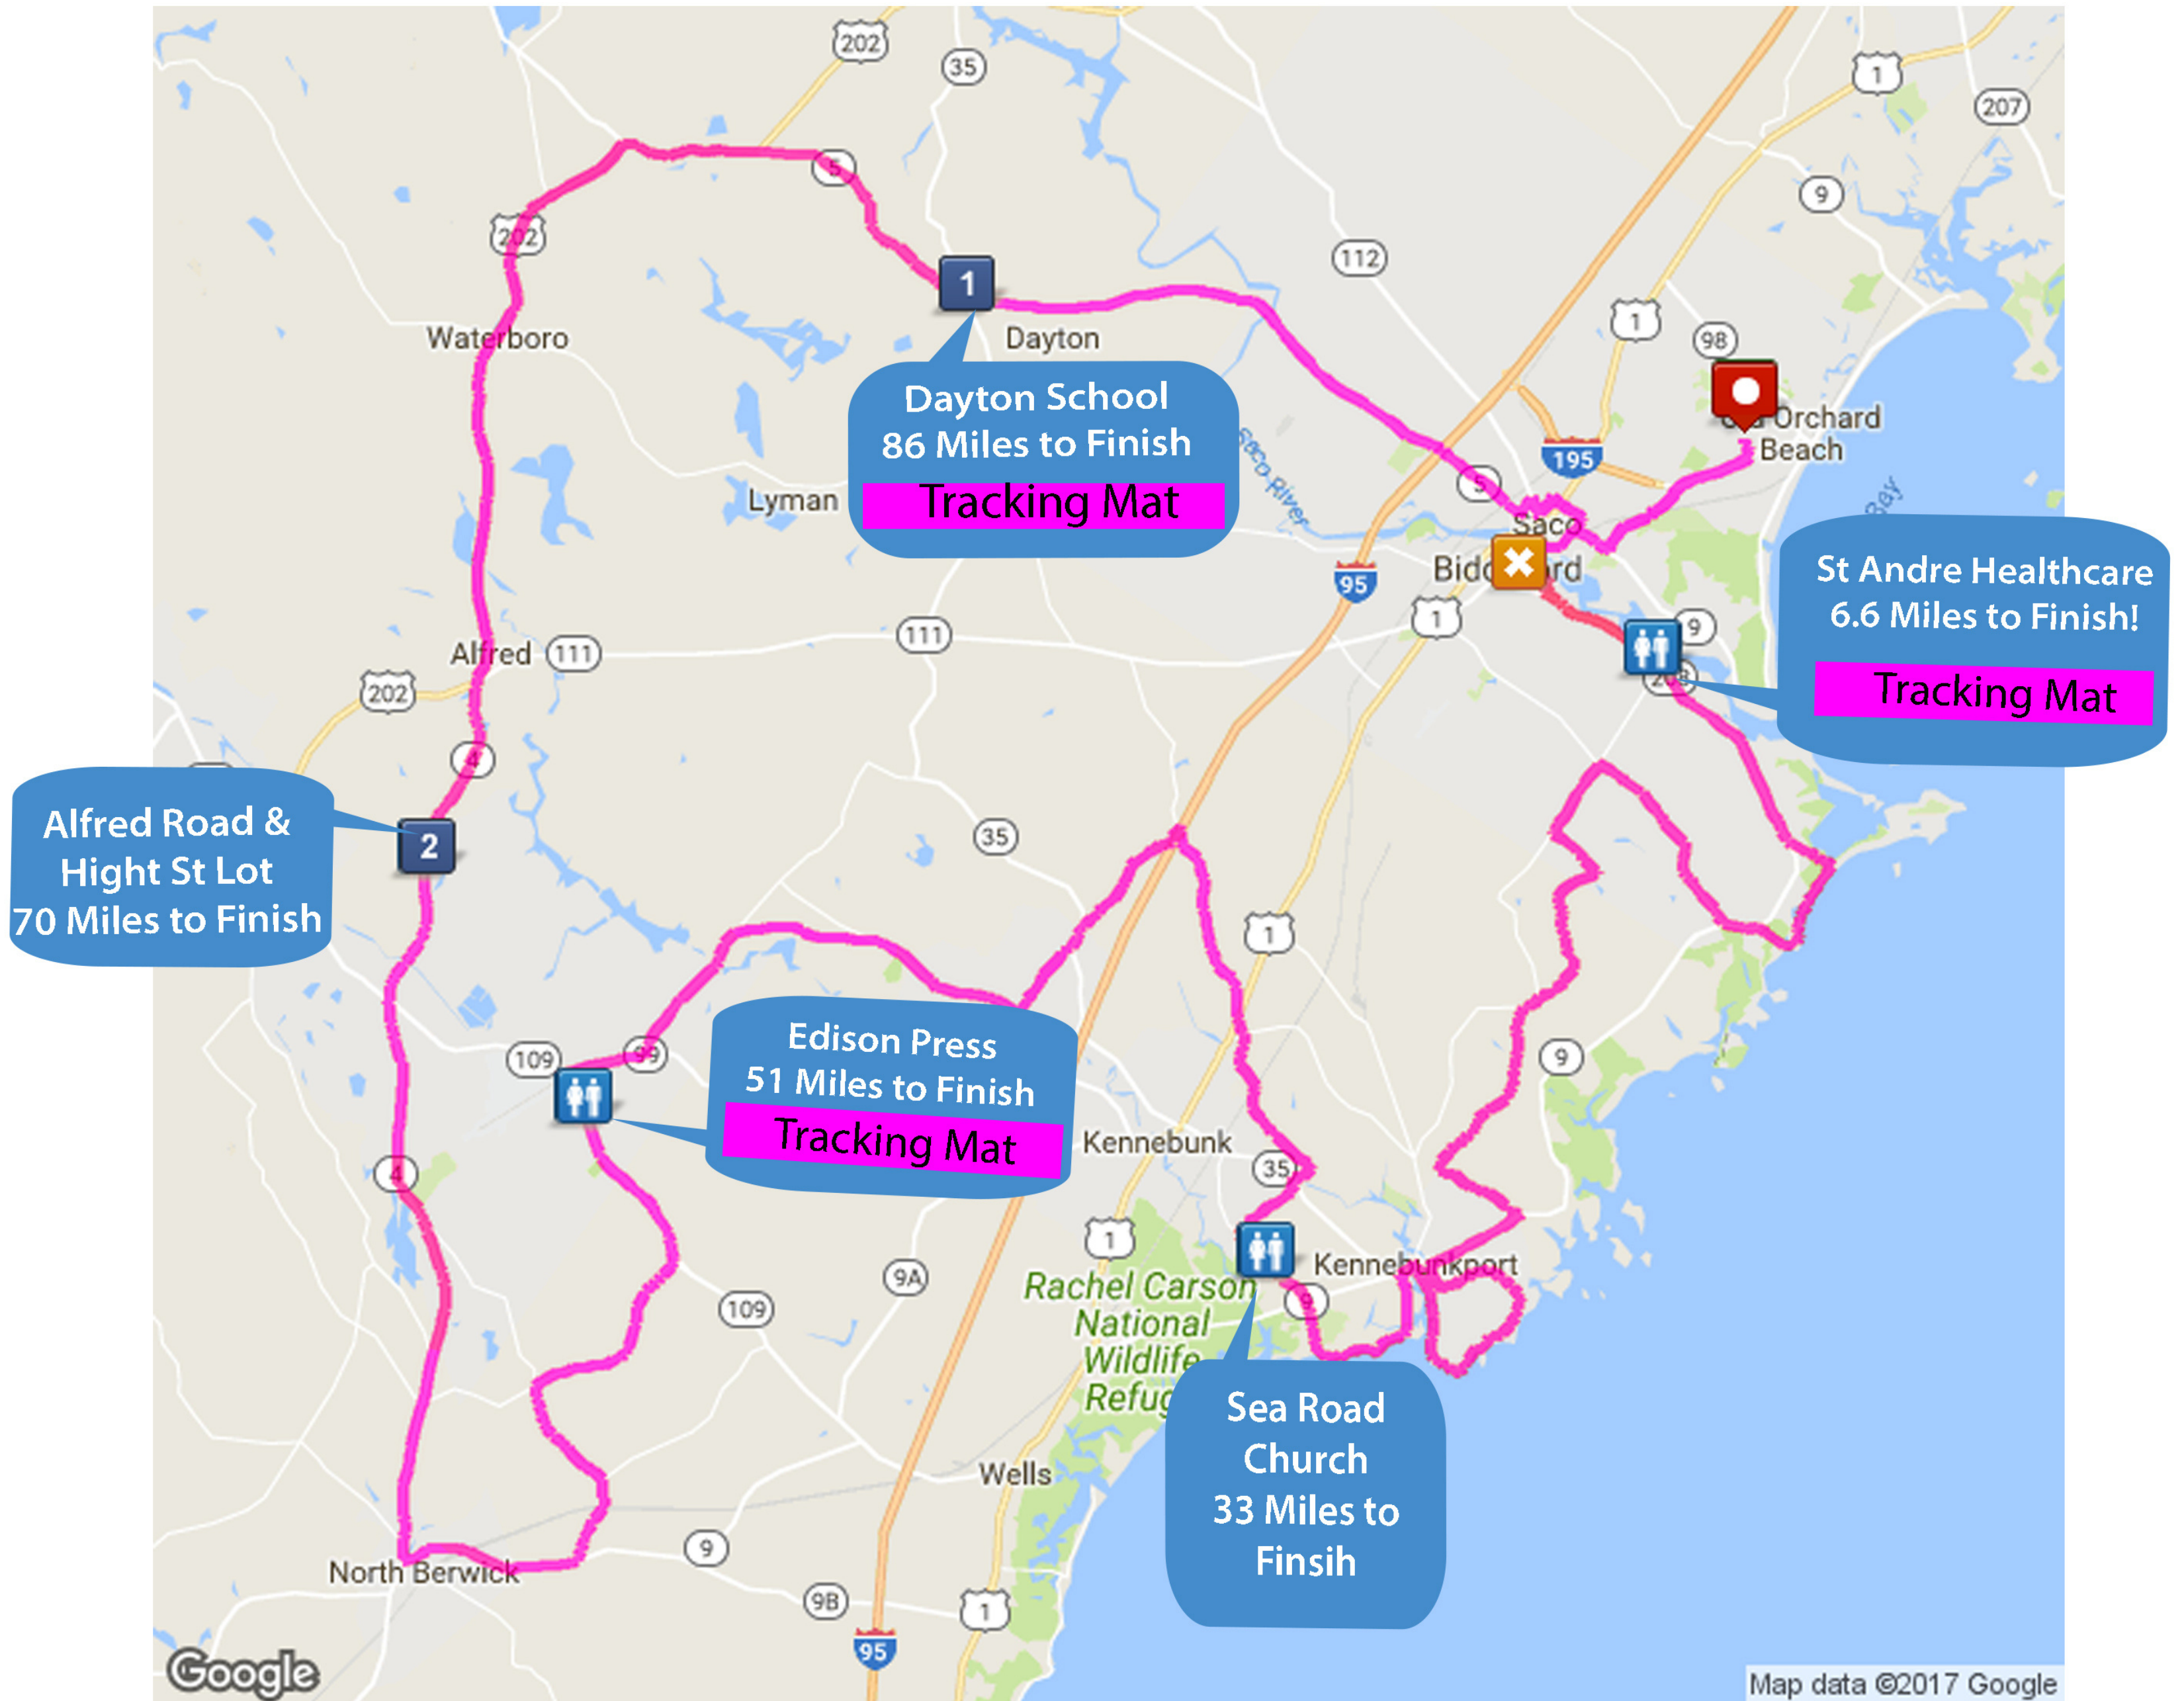

2021 New England Parkinson's Ride 100 Mile Course - PINK

2021 New England Parkinson's Ride – 100 Mile Course Rest Stops

100 Mile Route Rest Stop No.	Rest Stop Location	Rest Stop Ready Time	Approximate Distance to Next Rest Stop
1	Dayton School (Tracking Mat) 21 Clarks Mills Road Dayton, ME 04005	8:00 am	16 Miles
2	Alfred Rd & High St Lot 356 Alfred Road Sanford, ME	9:00 am	21 Miles
3	Edison Press, Inc (Tracking Mat) 2066 Main St Sanford, ME 04073	10:00 am	18 Miles
4	Sea Road Church 140 Sea Road Kennebunk, ME 04043	10:30 am	26 Miles
5	St. Andre Healthcare (Tracking Mat) 407 Pool St Biddeford, ME 04045	11:30 am	Ride Ends in 6.6 Miles

2021 New England Parkinson's Ride 50 Mile Course - GREEN

2021 New England Parkinson's Ride – 50 Mile Course Rest Stops

50 Mile Route Rest Stop No.	Rest Stop Location	Rest Stop Ready Time	Approximate Distance to Next Rest Stop
1	Dayton School (Tracking Mat) 21 Clarks Mills Rd Dayton, ME 04005	8:00 am	15 Miles
2	Sea Road Church 140 Sea Road Kennebunk, ME 04043	10:30 am	17 Miles
3	St. Andre Healthcare (Tracking Mat) 407 Pool St Biddeford, ME 04045	11:30 am	Ride Ends in 6.6 Miles

2021 New England Parkinson's Ride

30 Mile Course - YELLOW

2021 New England Parkinson's Ride – 30 Mile Course Rest Stops

30 Mile Route Rest Stop No.	Rest Stop Location	Rest Stop Ready Time	Approximate Distance to Next Rest Stop
1	Weymouth Park Little League Field 38 Beech Plains Road Buxton, ME 04093	11:00 am	12 Miles
2	Ken's Place Seafood 207 Pine Point Road Scarborough, ME 04074	11:30 am	Ride Ends in 5 Miles

2021 New England Parkinson's Ride 10 Mile Course - BLUE

2021 New England Parkinson's Ride – 10 Mile Course Rest Stops

10 Mile Route Rest Stop No.	Rest Stop Location	Rest Stop Ready Time	Approximate Distance to Next Rest Stop
1	Intersection of Seaside Ave and Ferry Road Ocean Park, ME 04063	12:00 pm	Ride Ends in 5.5 Miles