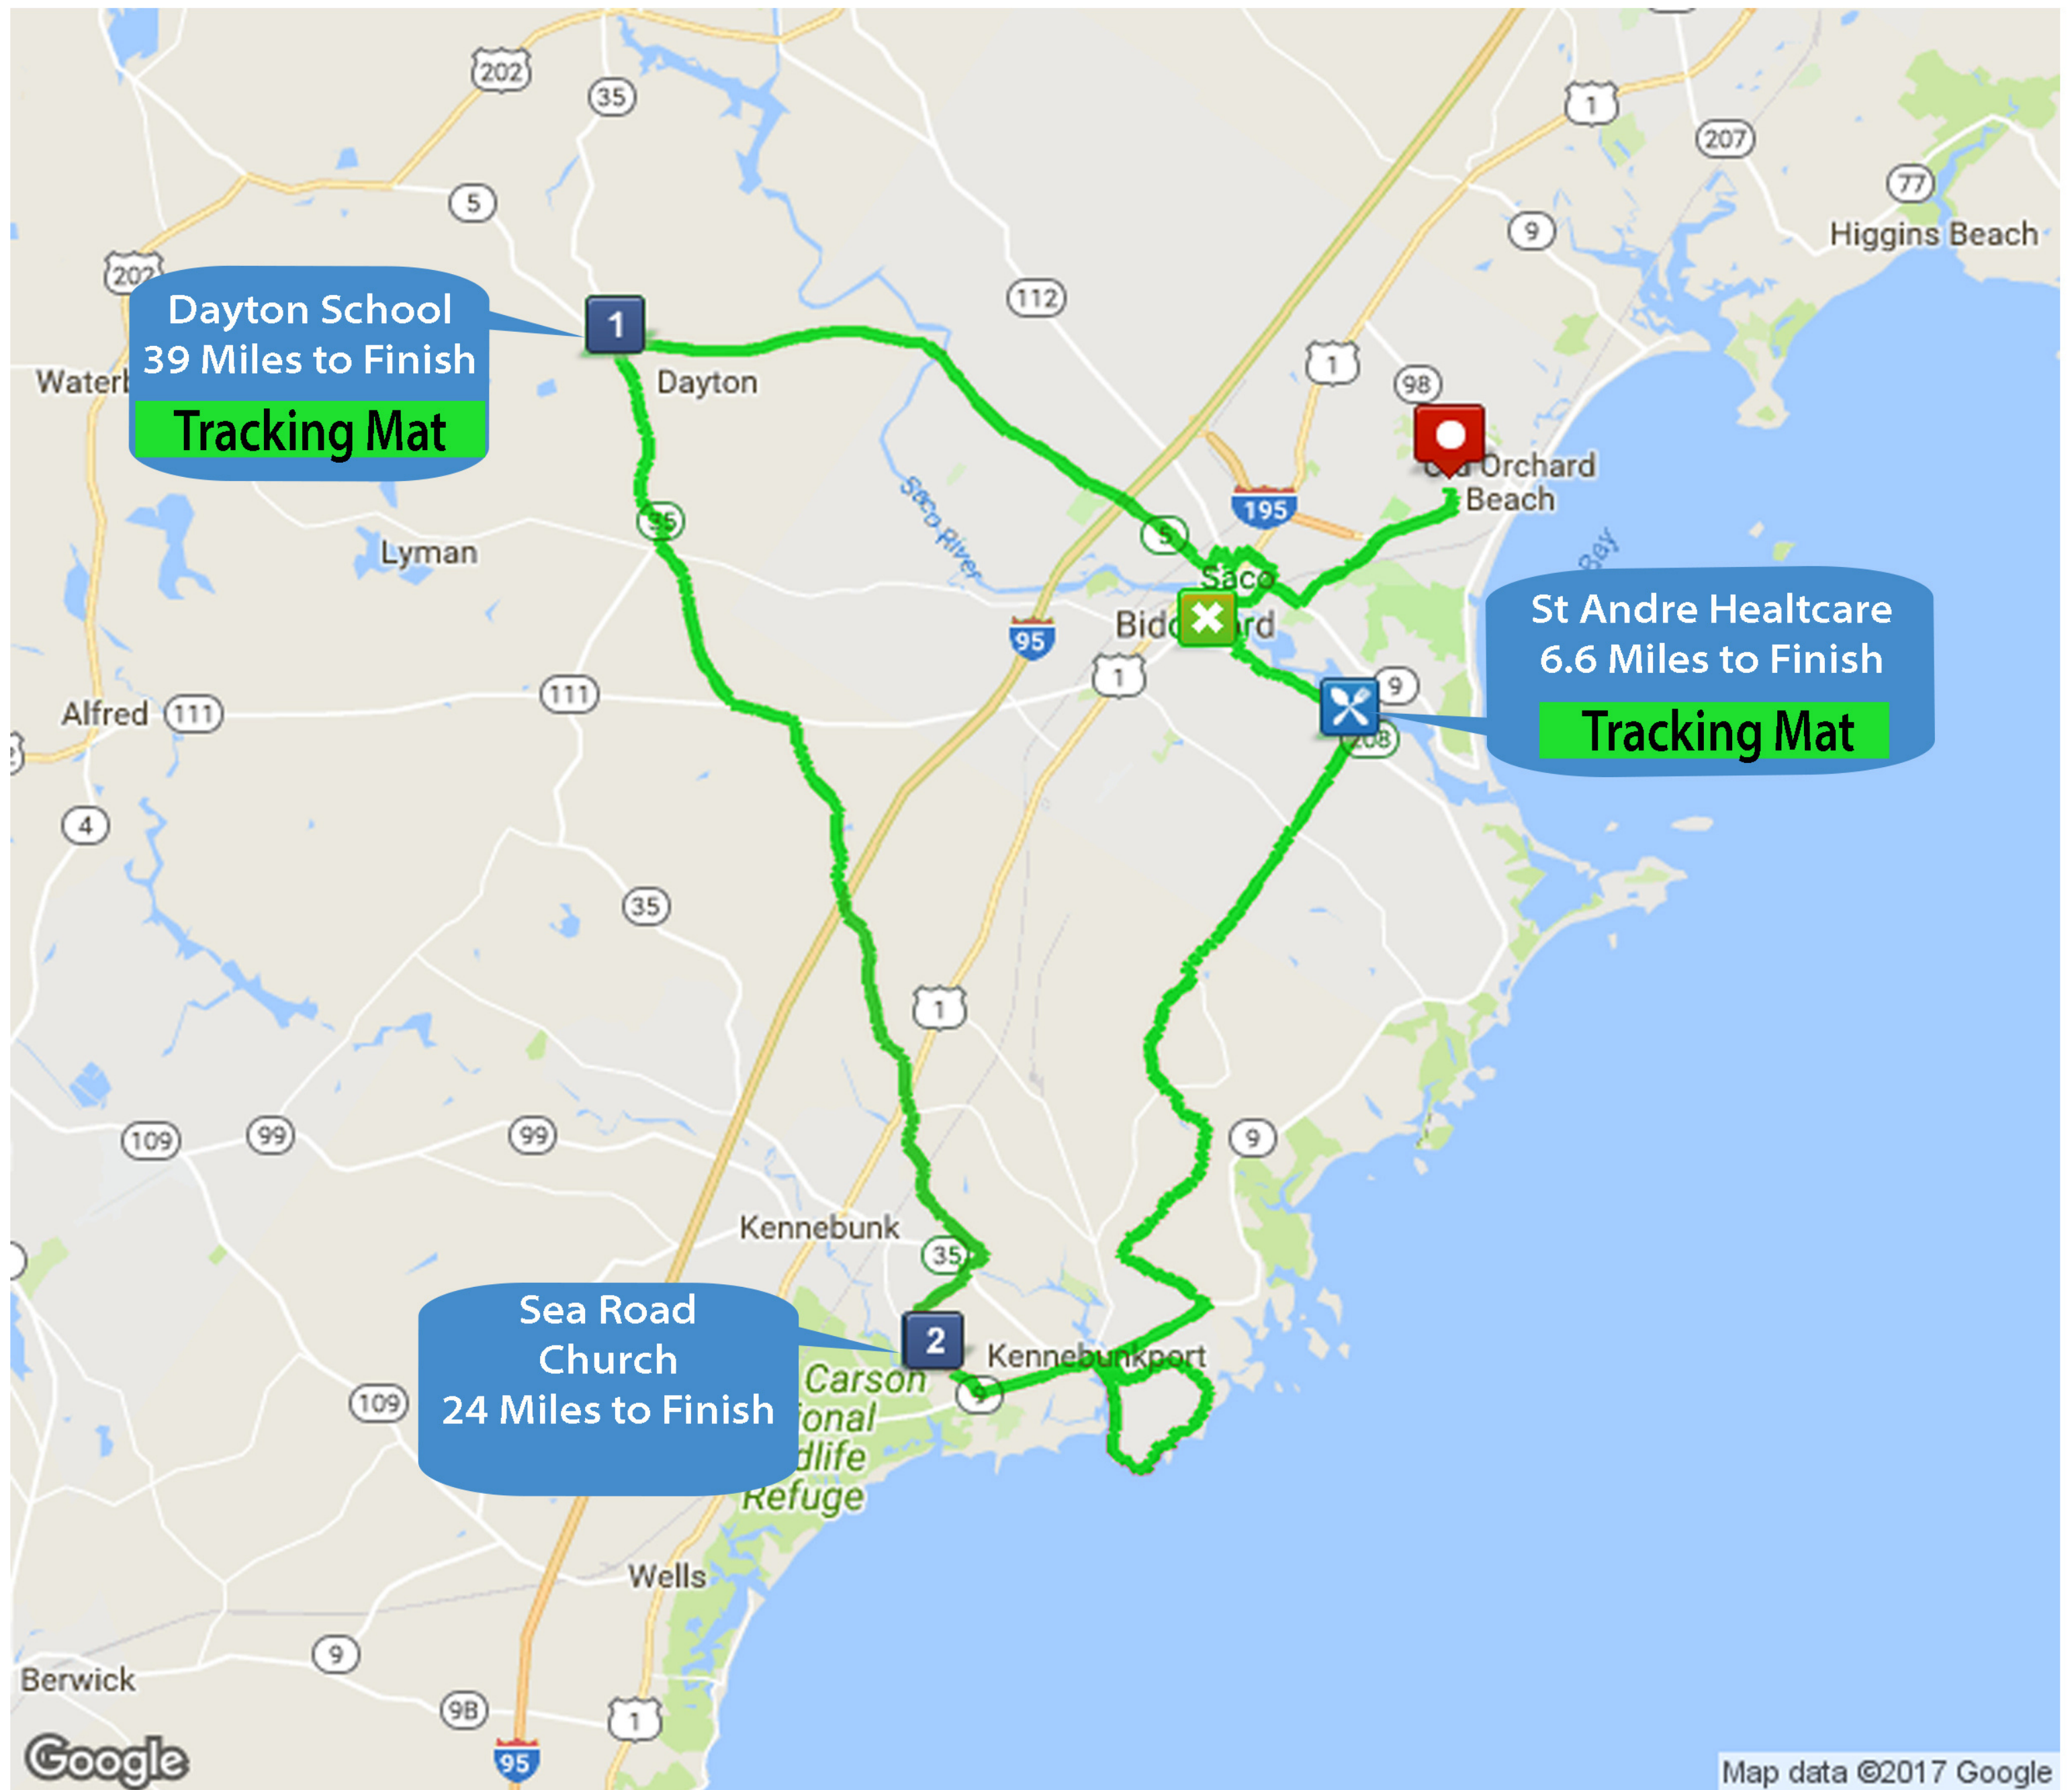

2021 New England Parkinson's Ride 100 Mile Course - PINK

2021 New England Parkinson's Ride – 100 Mile Course Rest Stops

100 Mile Route Rest Stop No.	Rest Stop Location	Rest Stop Ready Time	Approximate Distance to Next Rest Stop
1	Dayton School (Tracking Mat) 21 Clarks Mills Road Dayton, ME 04005	8:00 am	16 Miles
2	Alfred Rd & High St Lot 356 Alfred Road Sanford, ME	9:00 am	21 Miles
3	Edison Press, Inc (Tracking Mat) 2066 Main St Sanford, ME 04073	10:00 am	18 Miles
4	Sea Road Church 140 Sea Road Kennebunk, ME 04043	10:30 am	26 Miles
5	St. Andre Healthcare (Tracking Mat) 407 Pool St Biddeford, ME 04045	11:30 am	Ride Ends in 6.6 Miles

2021 New England Parkinson's Ride 50 Mile Course - GREEN

2021 New England Parkinson's Ride – 50 Mile Course Rest Stops

50 Mile Route Rest Stop No.	Rest Stop Location	Rest Stop Ready Time	Approximate Distance to Next Rest Stop
1	Dayton School (Tracking Mat) 21 Clarks Mills Rd Dayton, ME 04005	8:00 am	15 Miles
2	Sea Road Church 140 Sea Road Kennebunk, ME 04043	10:30 am	17 Miles
3	St. Andre Healthcare (Tracking Mat) 407 Pool St Biddeford, ME 04045	11:30 am	Ride Ends in 6.6 Miles

2021 New England Parkinson's Ride

30 Mile Course - YELLOW

2021 New England Parkinson's Ride – 30 Mile Course Rest Stops

30 Mile Route Rest Stop No.	Rest Stop Location	Rest Stop Ready Time	Approximate Distance to Next Rest Stop
1	Weymouth Park Little League Field 38 Beech Plains Road Buxton, ME 04093	11:00 am	12 Miles
2	Ken's Place Seafood 207 Pine Point Road Scarborough, ME 04074	11:30 am	Ride Ends in 5 Miles

2021 New England Parkinson's Ride 10 Mile Course - BLUE

2021 New England Parkinson's Ride – 10 Mile Course Rest Stops

10 Mile Route Rest Stop No.	Rest Stop Location	Rest Stop Ready Time	Approximate Distance to Next Rest Stop
1	Intersection of Seaside Ave and Ferry Road Ocean Park, ME 04063	12:00 pm	Ride Ends in 5.5 Miles